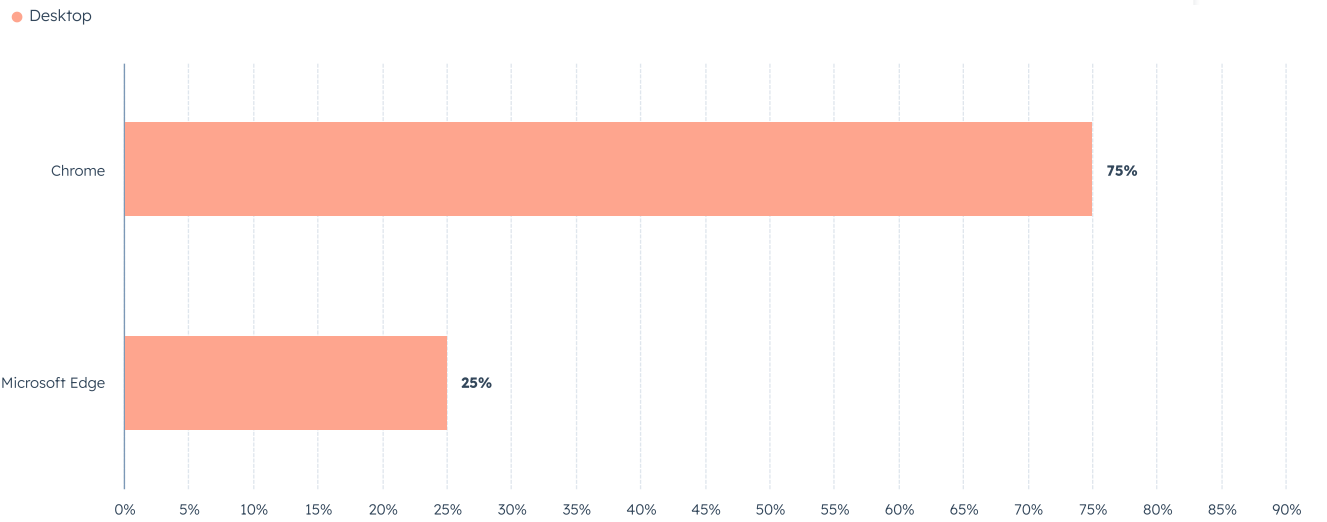

Clicks by browser