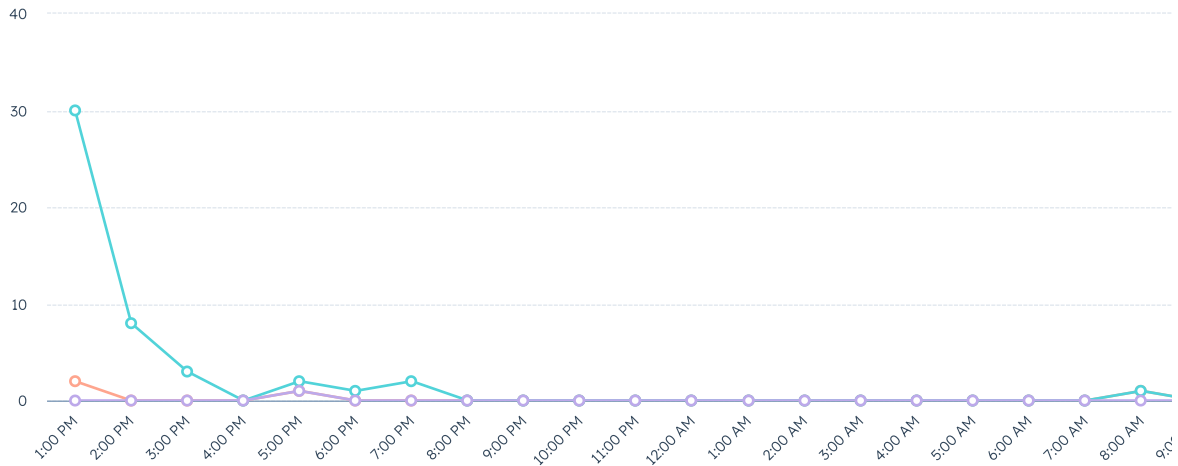

Time spent viewing email

READ

36.7%

SKIMMED

56.7%

GLANCED

6.7%

Engagement over time