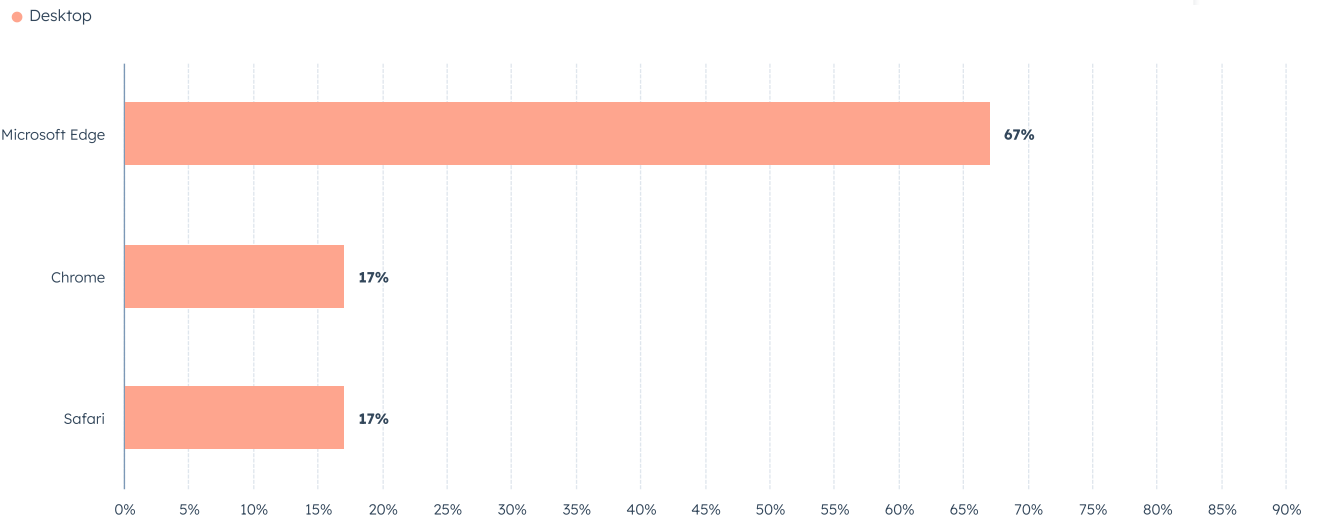

Opens by email client

Clicks by browser

Suggest 0% CONSOLL 0% link conso 0%

In The Loop by CONSO

Hello Favorite Representative,

Today, as part of our CONSOLL Dealer Marketing Program, we shared an exciting eblast with our valued dealers about the innovative SUNLINE Synergy Glass Walls. **This is a golden opportunity to connect with our CONSOLL dealers and gain insights into their specific needs.** We are dedicated to collaborating closely with you to expand our market presence and deliver unparalleled value to our contract furniture partners.