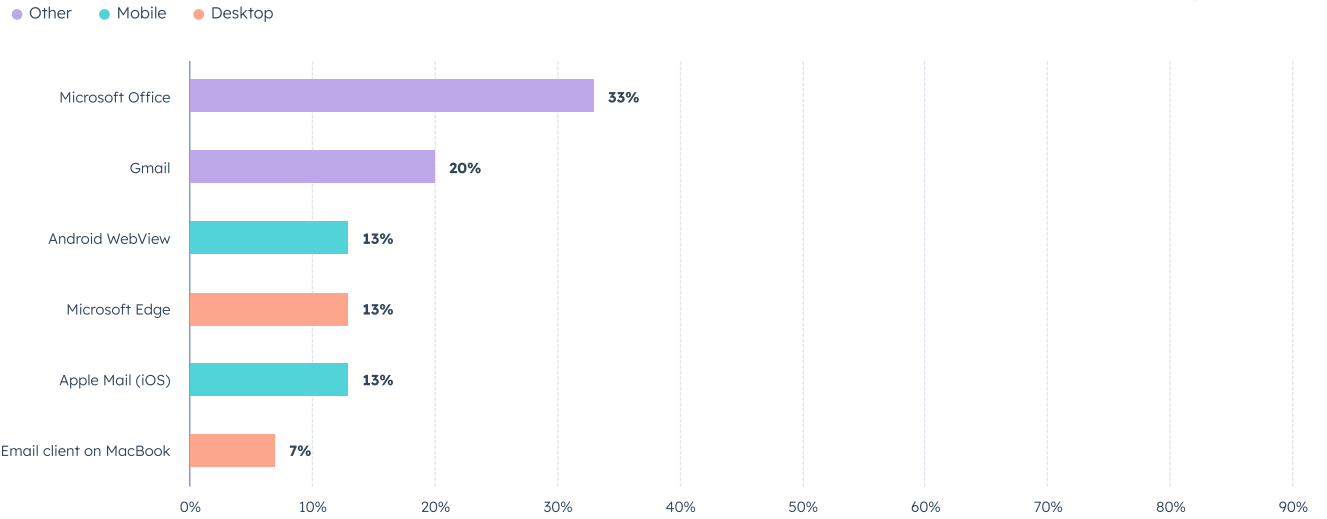

Opens by email client