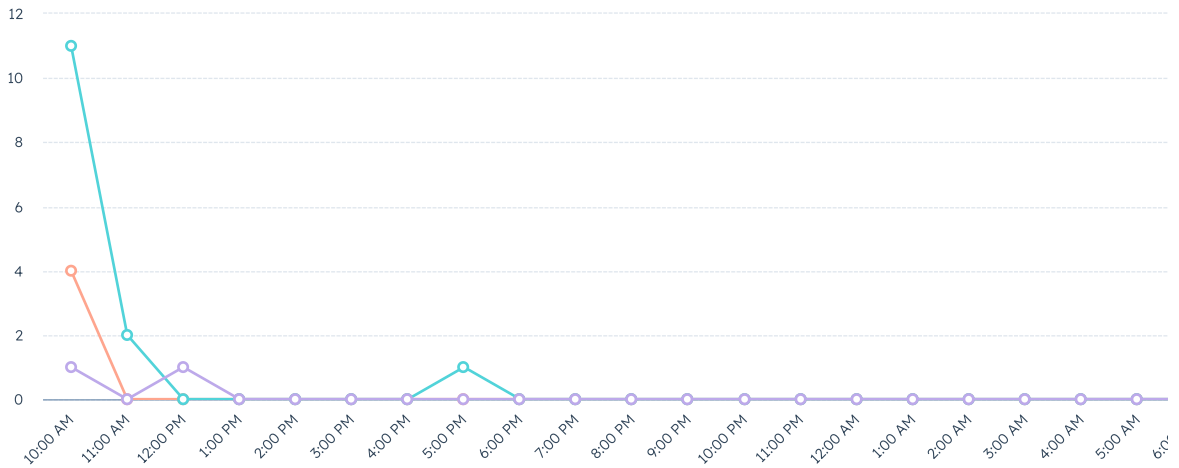

Time spent viewing email

READ

53.8%

SKIMMED

46.2%

Engagement over time

Top clicked links

LINK	CLICKS
https://consoll-25401288.hs-sites-eu1.com/say-hello-to-synergy-glass-walls-⚡	4
http://consoll-25401288.hs-sites-eu1.com/strike-while-the-irons-hot-we-are-promoting-sunline-to-our-...	2